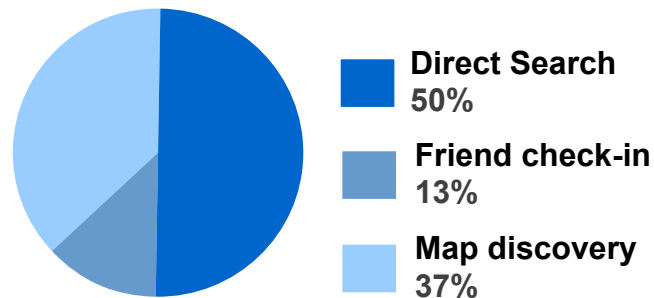

Lead Sources